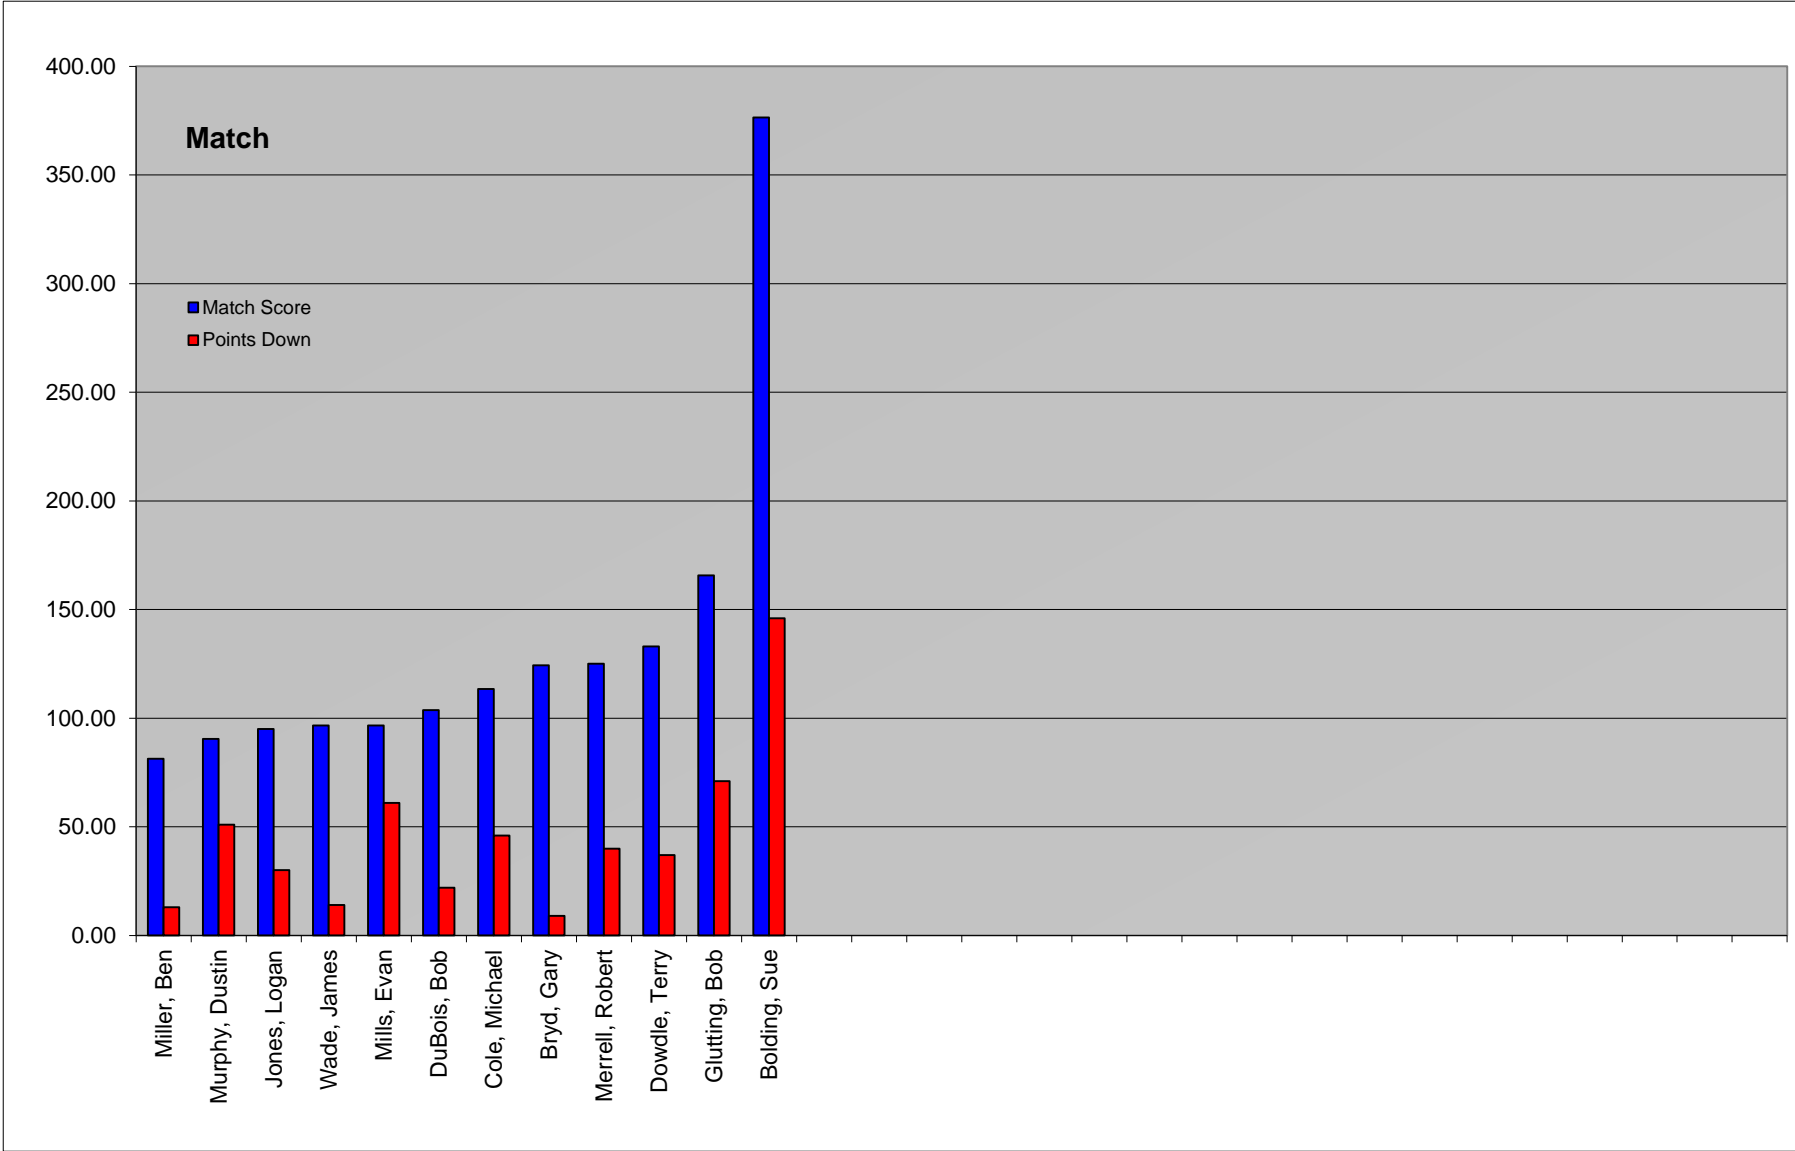

IDPA-TWRA Tuesday Night League

Results - Overall Accuracy - 4 March 2014

	Name	Division Class	Match Score	Match				Stage 1		Stage 2		Stage 3		Stage 4		Stage 5		Stage 6		Stage 7		Stage 8		
				Match Points Down	Procedural	No-Shoot	FTN	FTDR	Stage Score	Points Down	Stage Score	Points Down	Stage Score	Points Down	Stage Score	Points Down	Stage Score	Points Down	Stage Score	Points Down	Stage Score	Points Down	Stage Score	Points Down
1	Bryd, Gary	ESP-MM	124.39	9	0	0	0	0	26.13	1	26.18	1	23.62	2	24.36	0	24.10	5						
2	Miller, Ben	SSP-SS	81.30	13	1	0	0	0	16.74	4	16.50	0	16.46	0	15.09	1	16.51	8						
3	Wade, James	ESP-EX	96.62	14	0	0	0	0	24.23	6	16.85	0	20.56	7	17.71	0	17.27	1						
4	DuBois, Bob	ESP-EX	103.65	22	0	0	0	0	26.28	12	21.42	3	18.86	2	20.22	1	16.87	4						
5	Jones, Logan	ESP-UN	95.03	30	0	0	1	0	18.16	3	17.15	4	16.11	1	18.50	5	25.11	17						
6	Dowdle, Terry	ESP-MM	132.99	37	0	0	0	0	35.57	9	26.77	7	22.55	3	24.36	4	23.74	14						
7	Merrell, Robert	CDP-SS	125.12	40	4	0	0	0	31.39	8	28.09	5	25.77	2	16.57	2	23.30	23						
8	Cole, Michael	SSP-MM	113.43	46	0	0	0	0	27.36	19	28.66	4	17.82	2	20.38	8	19.21	13						
9	Murphy, Dustin	SSP-EX	90.44	51	0	0	0	0	16.33	5	18.43	6	14.17	4	21.23	16	20.28	20						
10	Mills, Evan	SSP-MA	96.63	61	2	0	0	0	27.78	23	20.83	13	16.31	10	15.93	7	15.78	8						
11	Glutting, Bob	CDP-MM	165.74	71	0	1	1	0	37.00	36	48.23	15	29.68	0	20.57	4	30.26	16						
12	Bolding, Sue	SSR-UN	376.42	146	0	0	8	0	63.06	17	85.09	41	80.00	31	77.21	38	71.06	19						
13																								
14																								
15																								
16																								
17																								
18																								
19																								
20																								
21																								
22																								
23																								
24																								
25																								
26																								
27																								
28																								
29																								
30																								

1. **Class**
   MA - Master
   EX - Expert
   SS - Sharpshooter
   MM - Marksman
   NV - Novice
   UN - Not Classified

1. **Division**
   SSP - Stock Service Pistol
   SSR - Stock Service Revolver
   ESP - Enhanced Service Pistol
   ESR - Enhanced Service Revolver
   CDP - Custom Defensive Pistol

**IDPA-TWRA Tuesday Night League
4 March 2014**

IDPA-TWRA Tuesday Night League