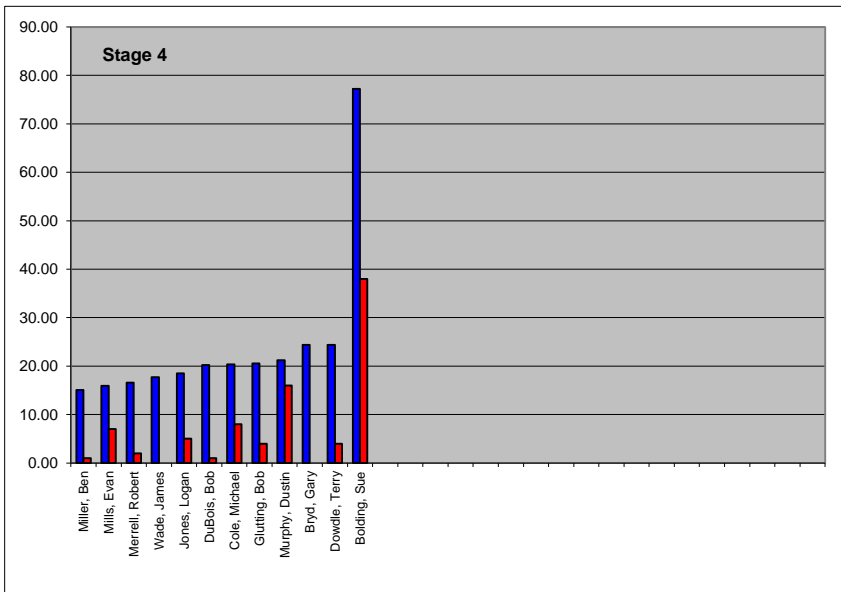

**IDPA-TWRA Tuesday Night League
 4 March 2014**

IDPA-TWRA Tuesday Night League

IDPA-TWRA Tuesday Night League

IDPA-TWRA Tuesday Night League