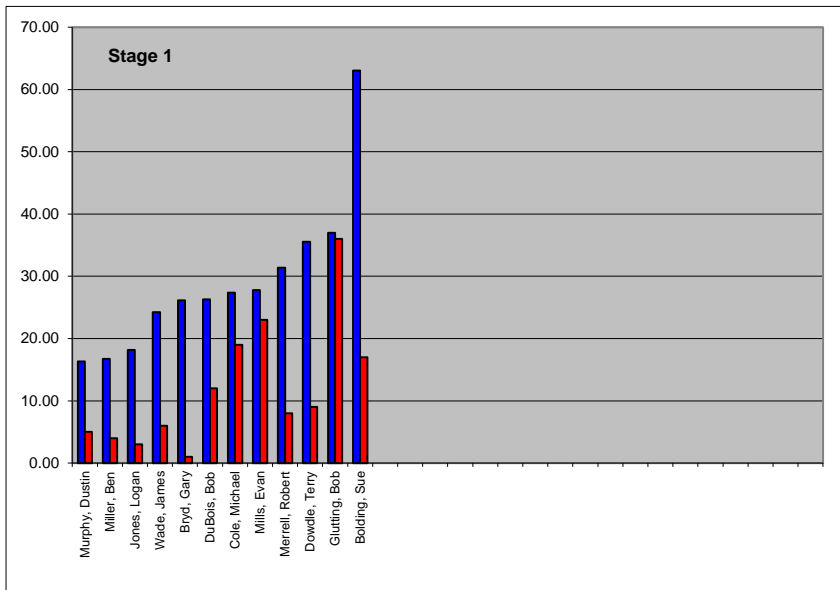

**IDPA-TWRA Tuesday Night League
 4 March 2014**

IDPA-TWRA Tuesday Night League

IDPA-TWRA Tuesday Night League

IDPA-TWRA Tuesday Night League