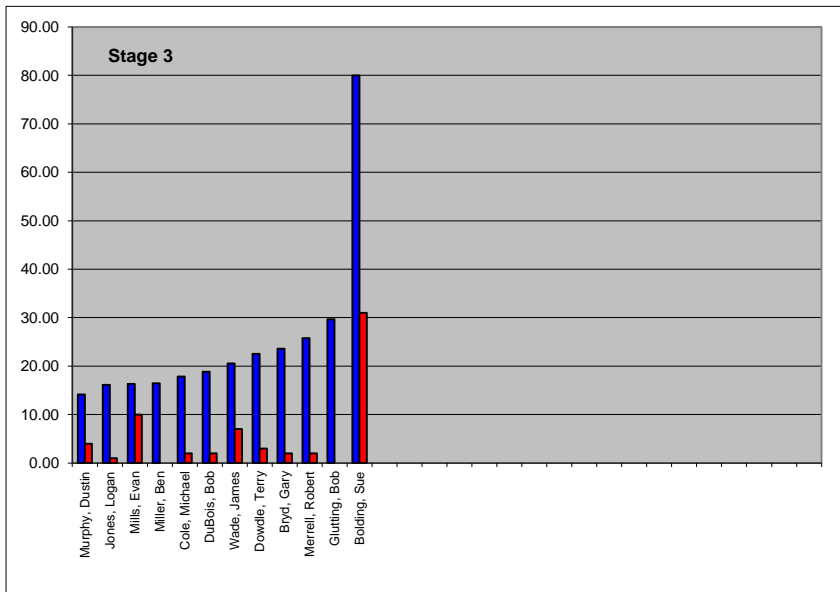

**IDPA-TWRA Tuesday Night League
 4 March 2014**

IDPA-TWRA Tuesday Night League

IDPA-TWRA Tuesday Night League

IDPA-TWRA Tuesday Night League