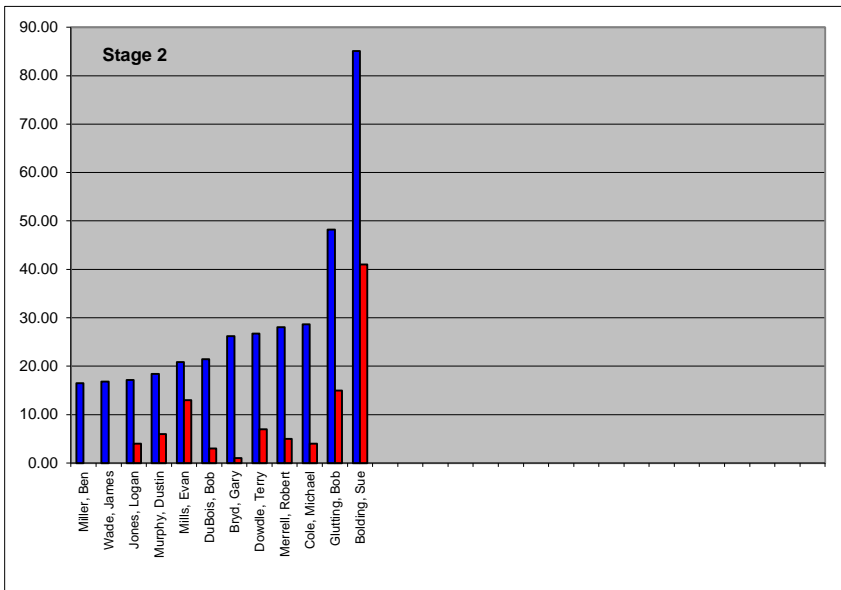

**IDPA-TWRA Tuesday Night League
 4 March 2014**

IDPA-TWRA Tuesday Night League

IDPA-TWRA Tuesday Night League

IDPA-TWRA Tuesday Night League